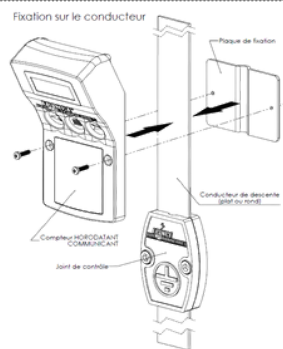

TECHNICAL DATASHEET

Qualifoudre
INERIS
N° 051168729019

CONFORM TO
NF EN 62 561-6

La FRENCH FAB

FEATURES

Reference	30004
Description	IFLASH REPORT®
Technology	Electronics with Bluetooth® connexion
Function mode	Activation with lightning current radiated fields
Detection range	1 kA - 100 kA
Recording	Up to 100 events (date, hour and intensity of the current)
Lifetime of the battery	In normal use, with display one time per quarter, lifetime is between 2 and 3 years. With a more frequent use, lifetime can be lower. In this context, it can be necessary to change the battery
Power supply	Battery 3,6 V (Lithium)
Protection index	IP67
Operating temperature	-25°C to +70°C
Dimensions	133 x 71 x 50 mm
Weight	200 g

INSTALLATION

Fixing in parallel	Continuity of the down conductor
Connection	Directly on the down conductor
Size	Discrete integration on down conductor
Robutness and liability	High resistance to extreme climatic conditions (rain, sun, freeze...)