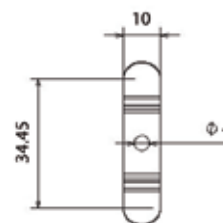

Our products / Protection against direct effects of lightning

> Conductors fixings >

■ Blind Pop rivets

Rivets to fix the fastening component range.

- 14011/14012/14013

Ref. 14011/14012/14013

Ref	Désignation	Material	Length	Weight
14011	Rivet Alu Waterproof	Aluminium	9,5mm	1g
14012	Rivet Cu9 Waterproof	Copper	9,5mm	2,3g
14013	Rivet Cu16	Copper	16mm	3g

■ Metal sheet fixations - Clips

For fixing flat conductors on sheet metal
"Quick and no-return function".

- 14015

Ref. 14015

Ref	Désignation	Material	Dimensions	Weight	To use with
14015	Stainless Steel clip	S/s 304 L	35 x 10 mm	3 g	14012 or 14013